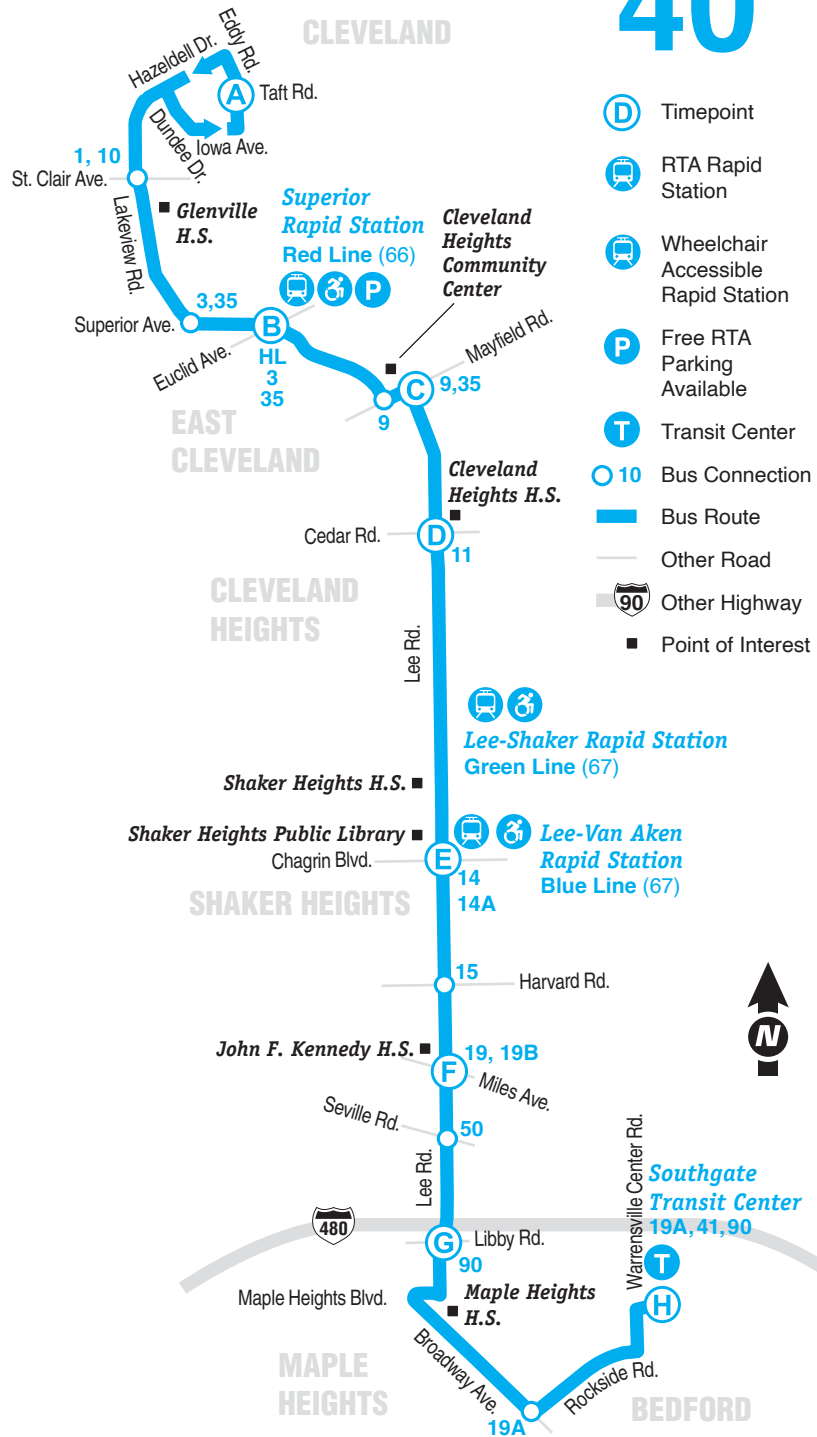

40

- Timepoint
- RTA Rapid Station
- Wheelchair Accessible Rapid Station
- Free RTA Parking Available
- Transit Center
- Bus Connection
- Bus Route
- Other Road
- Other Highway
- Point of Interest

40 MONDAY THROUGH FRIDAY

SOUTHBOUND

Taft and Eddy to Southgate Transit Center

	A	B	C	D	E	F	G	H
AM	4:20	4:30	4:36	4:40	4:49	4:55	5:01	5:11
	4:50	5:00	5:06	5:10	5:19	5:25	5:31	5:41
	5:20	5:30	5:36	5:40	5:49	5:55	6:01	6:11
	5:49	6:00	6:06	6:10	6:19	6:25	6:31	6:41
	6:21	6:32	6:38	6:42	6:52	6:58	7:04	7:15
	6:49	7:00	7:07	7:11	7:21	7:28	7:34	7:45
	7:19	7:30	7:37	7:41	7:52	7:59	8:05	8:16
	7:49	8:00	8:07	8:11	8:22	8:29	8:36	8:48
	8:19	8:30	8:37	8:41	8:52	8:59	9:06	9:18
	8:49	9:00	9:07	9:11	9:22	9:29	9:36	9:48
	9:19	9:30	9:37	9:41	9:52	9:59	10:06	10:18
	9:49	10:00	10:07	10:11	10:22	10:29	10:36	10:48
	10:19	10:30	10:37	10:41	10:52	10:59	11:06	11:18
	10:49	11:00	11:07	11:11	11:22	11:29	11:36	11:48
	11:19	11:30	11:37	11:41	11:52	11:59	12:06	12:18
	11:49	12:00	12:07	12:11	12:22	12:29	12:36	12:48
PM	12:19	12:30	12:37	12:41	12:52	12:59	1:06	1:18
	12:49	1:00	1:07	1:11	1:22	1:29	1:36	1:48
	1:19	1:30	1:37	1:41	1:52	1:59	2:06	2:18
	1:49	2:00	2:07	2:11	2:22	2:29	2:36	2:48
	2:19	2:30	2:37	2:41	2:52	2:59	3:07	3:19
	2:49	3:00	3:07	3:11	3:23	3:30	3:38	3:50
	3:19	3:30	3:37	3:41	3:53	4:00	4:08	4:20
	3:49	4:00	4:07	4:12	4:24	4:31	4:39	4:51
	4:19	4:30	4:37	4:42	4:54	5:01	5:08	5:20
	4:49	5:01	5:08	5:13	5:25	5:32	5:39	5:51
	5:19	5:31	5:38	5:43	5:55	6:02	6:09	6:20
	5:49	6:01	6:08	6:13	6:25	6:32	6:39	6:50
	6:19	6:31	6:38	6:42	6:52	6:59	7:06	7:17
	6:52	7:02	7:09	7:13	7:23	7:30	7:37	7:48
	7:20	7:30	7:37	7:41	7:51	7:58	8:04	8:14
	7:50	8:00	8:07	8:11	8:20	8:26	8:32	8:42
	8:20	8:30	8:37	8:41	8:50	8:56	9:02	9:12
	9:20	9:30	9:37	9:41	9:50	9:56	10:02	10:12
	10:20	10:30	10:36	10:40	10:49	10:55	11:01	11:11
	11:20	11:30	11:36	11:40	11:49	11:55	12:01	12:11
AM	12:20	12:30	12:36	12:40	12:49	12:55	1:01	1:11

NORTHBOUND

Southgate Transit Center to Taft and Eddy