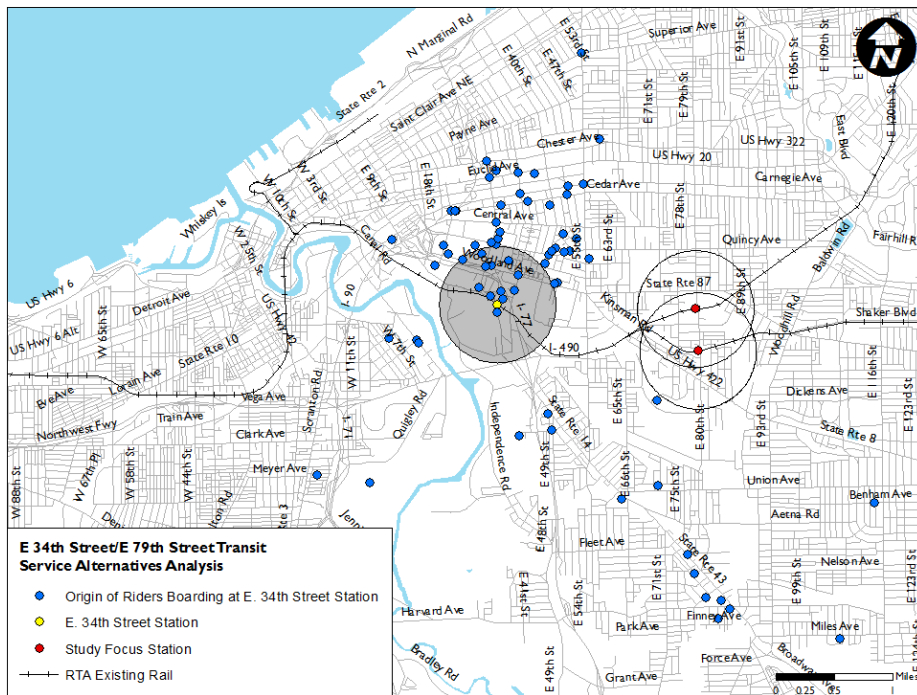

Appendix B: Origin-Destination Data Maps

E. 34th Street Campus/E. 79th Stations Transit Services Alternatives Analysis

Figure B1: Origin of Riders Boarding at E. 34th-Campus Station

Figure B2: Destination of Riders Boarding at E. 34th-Campus Station

E. 34th Street Campus/E. 79th Stations Transit Services Alternatives Analysis

Figure B3: Origin of Riders Alighting at E. 34th-Campus Station

Figure B4: Destination of Riders Alighting at E. 34th-Campus Station

E. 34th Street Campus/E. 79th Stations Transit Services Alternatives Analysis

Figure B5: Origin of Riders Boarding at E. 79th Blue/Green Lines Station

Figure B6: Destination of Riders Boarding at E. 79th Blue/Green Lines Station

E. 34th Street Campus/E. 79th Stations Transit Services Alternatives Analysis

Figure B11: Origin of Riders Alighting at E. 79th Red Line Station

Figure B12: Destination of Riders Alighting at E. 79th Red Line Station