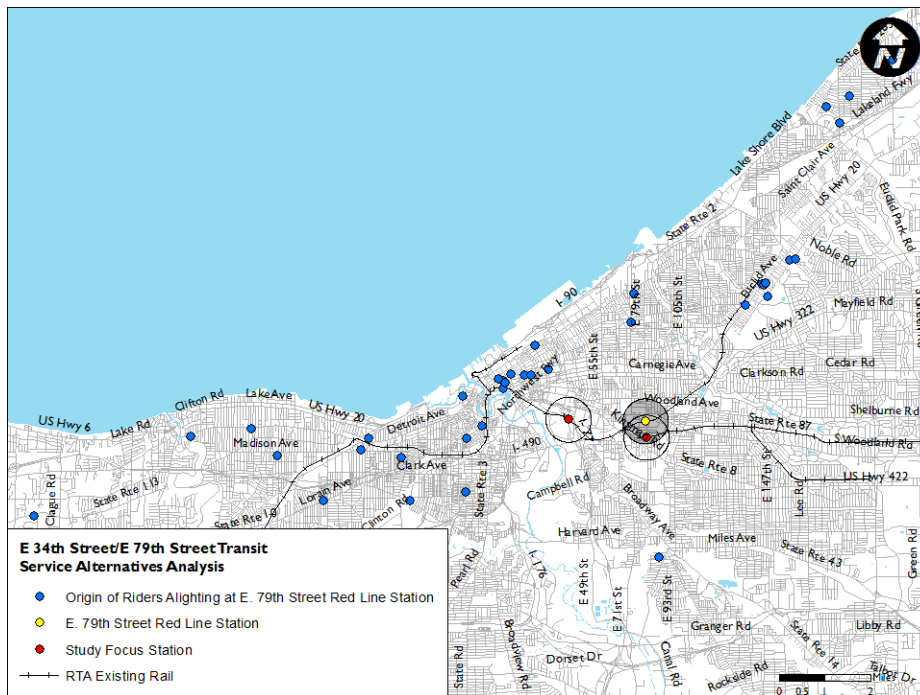

Appendix B: Origin-Destination Data Maps

E. 34th Street Campus/E. 79th Stations Transit Services Alternatives Analysis

Figure B1: Origin of Riders Boarding at E. 34th-Campus Station

Figure B2: Destination of Riders Boarding at E. 34th-Campus Station

E. 34th Street Campus/E. 79th Stations Transit Services Alternatives Analysis

Figure B7: Origin of Riders Alighting at E. 79th Blue/Green Lines Station

Figure B8: Destination of Riders Alighting at E. 79th Blue/Green Lines Station

E. 34th Street Campus/E. 79th Stations Transit Services Alternatives Analysis

Figure B9: Origin of Riders Boarding at E. 79th Red Line Station

Figure B10: Destination of Riders Boarding at E. 79th Red Line Station

E. 34th Street Campus/E. 79th Stations Transit Services Alternatives Analysis

Figure B11: Origin of Riders Alighting at E. 79th Red Line Station

Figure B12: Destination of Riders Alighting at E. 79th Red Line Station