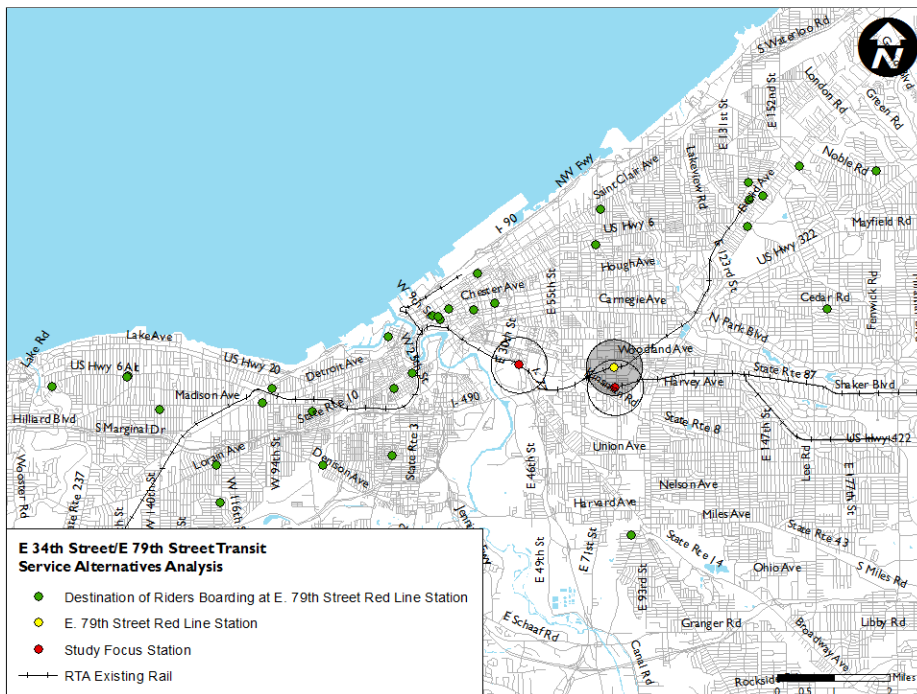

Appendix B: Origin-Destination Data Maps

E. 34th Street Campus/E. 79th Stations Transit Services Alternatives Analysis

Figure B1: Origin of Riders Boarding at E. 34th-Campus Station

Figure B2: Destination of Riders Boarding at E. 34th-Campus Station

E. 34th Street Campus/E. 79th Stations Transit Services Alternatives Analysis

Figure B7: Origin of Riders Alighting at E. 79th Blue/Green Lines Station

Figure B8: Destination of Riders Alighting at E. 79th Blue/Green Lines Station

E. 34th Street Campus/E. 79th Stations Transit Services Alternatives Analysis

Figure B9: Origin of Riders Boarding at E. 79th Red Line Station

Figure B10: Destination of Riders Boarding at E. 79th Red Line Station

E. 34th Street Campus/E. 79th Stations Transit Services Alternatives Analysis

Figure B11: Origin of Riders Alighting at E. 79th Red Line Station

Figure B12: Destination of Riders Alighting at E. 79th Red Line Station