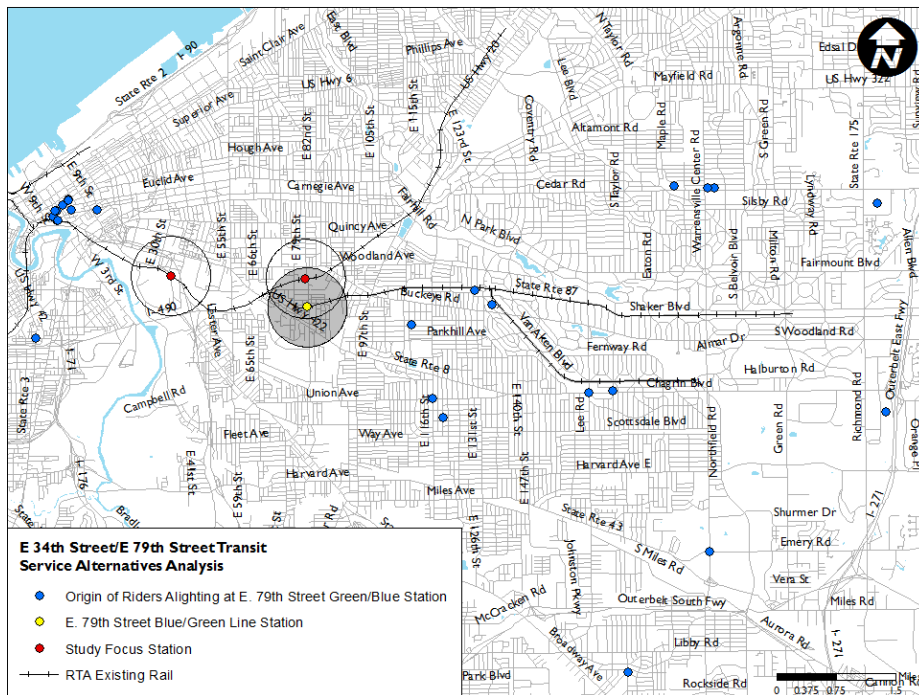

Appendix B: Origin-Destination Data Maps

E. 34th Street Campus/E. 79th Stations Transit Services Alternatives Analysis

Figure B1: Origin of Riders Boarding at E. 34th-Campus Station

Figure B2: Destination of Riders Boarding at E. 34th-Campus Station

E. 34th Street Campus/E. 79th Stations Transit Services Alternatives Analysis

Figure B5: Origin of Riders Boarding at E. 79th Blue/Green Lines Station

Figure B6: Destination of Riders Boarding at E. 79th Blue/Green Lines Station

E. 34th Street Campus/E. 79th Stations Transit Services Alternatives Analysis

Figure B7: Origin of Riders Alighting at E. 79th Blue/Green Lines Station

Figure B8: Destination of Riders Alighting at E. 79th Blue/Green Lines Station

E. 34th Street Campus/E. 79th Stations Transit Services Alternatives Analysis

Figure B9: Origin of Riders Boarding at E. 79th Red Line Station

Figure B10: Destination of Riders Boarding at E. 79th Red Line Station