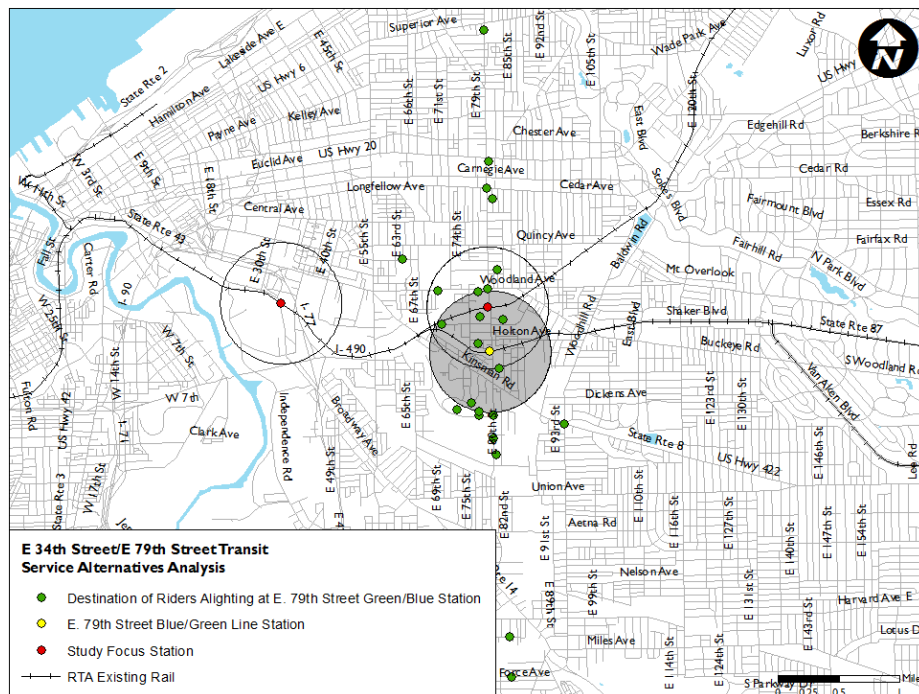

E. 34th Street Campus/E. 79th Stations Transit Services Alternatives Analysis

Figure B3: Origin of Riders Alighting at E. 34th-Campus Station

Figure B4: Destination of Riders Alighting at E. 34th-Campus Station

E. 34th Street Campus/E. 79th Stations Transit Services Alternatives Analysis

Figure B5: Origin of Riders Boarding at E. 79th Blue/Green Lines Station

Figure B6: Destination of Riders Boarding at E. 79th Blue/Green Lines Station

E. 34th Street Campus/E. 79th Stations Transit Services Alternatives Analysis

Figure B7: Origin of Riders Alighting at E. 79th Blue/Green Lines Station

Figure B8: Destination of Riders Alighting at E. 79th Blue/Green Lines Station

E. 34th Street Campus/E. 79th Stations Transit Services Alternatives Analysis

Figure B9: Origin of Riders Boarding at E. 79th Red Line Station

Figure B10: Destination of Riders Boarding at E. 79th Red Line Station