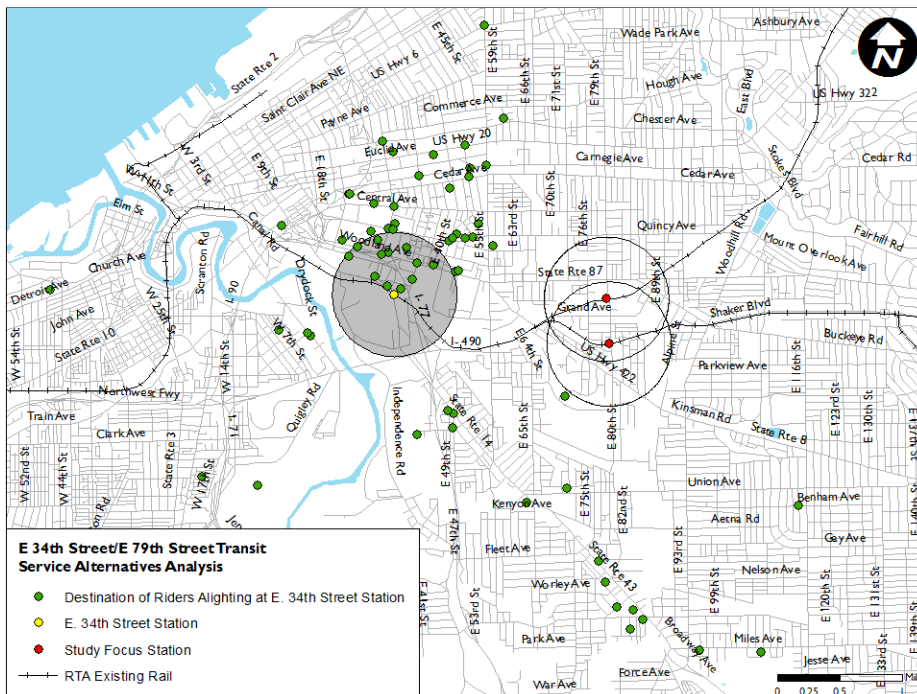

Appendix B: Origin-Destination Data Maps

E. 34th Street Campus/E. 79th Stations Transit Services Alternatives Analysis

Figure B1: Origin of Riders Boarding at E. 34th-Campus Station

Figure B2: Destination of Riders Boarding at E. 34th-Campus Station

E. 34th Street Campus/E. 79th Stations Transit Services Alternatives Analysis

Figure B3: Origin of Riders Alighting at E. 34th-Campus Station

Figure B4: Destination of Riders Alighting at E. 34th-Campus Station

E. 34th Street Campus/E. 79th Stations Transit Services Alternatives Analysis

Figure B5: Origin of Riders Boarding at E. 79th Blue/Green Lines Station

Figure B6: Destination of Riders Boarding at E. 79th Blue/Green Lines Station

E. 34th Street Campus/E. 79th Stations Transit Services Alternatives Analysis

Figure B7: Origin of Riders Alighting at E. 79th Blue/Green Lines Station

Figure B8: Destination of Riders Alighting at E. 79th Blue/Green Lines Station