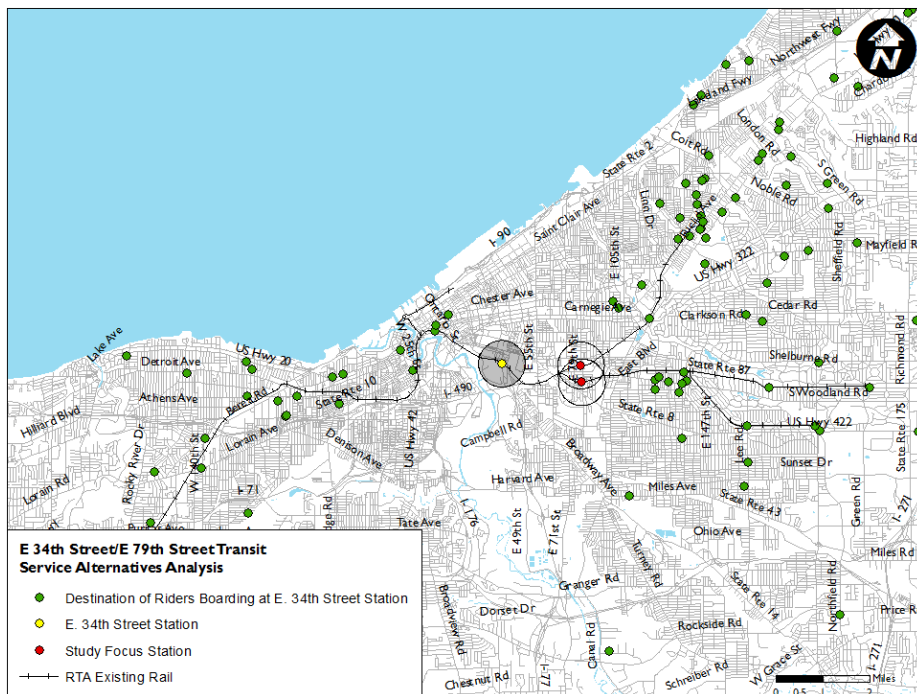

Appendix B: Origin-Destination Data Maps

E. 34th Street Campus/E. 79th Stations Transit Services Alternatives Analysis

Figure B1: Origin of Riders Boarding at E. 34th-Campus Station

Figure B2: Destination of Riders Boarding at E. 34th-Campus Station

E. 34th Street Campus/E. 79th Stations Transit Services Alternatives Analysis

Figure B3: Origin of Riders Alighting at E. 34th-Campus Station

Figure B4: Destination of Riders Alighting at E. 34th-Campus Station

E. 34th Street Campus/E. 79th Stations Transit Services Alternatives Analysis

Figure B5: Origin of Riders Boarding at E. 79th Blue/Green Lines Station

Figure B6: Destination of Riders Boarding at E. 79th Blue/Green Lines Station

E. 34th Street Campus/E. 79th Stations Transit Services Alternatives Analysis

Figure B11: Origin of Riders Alighting at E. 79th Red Line Station

Figure B12: Destination of Riders Alighting at E. 79th Red Line Station