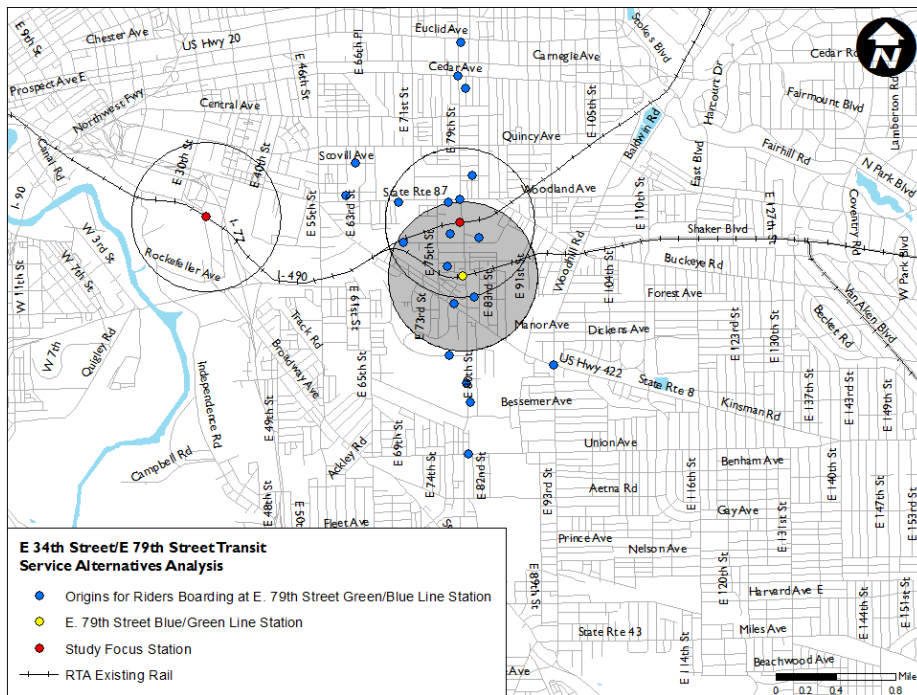

Appendix B: Origin-Destination Data Maps

E. 34th Street Campus/E. 79th Stations Transit Services Alternatives Analysis

Figure B1: Origin of Riders Boarding at E. 34th-Campus Station

Figure B2: Destination of Riders Boarding at E. 34th-Campus Station

E. 34th Street Campus/E. 79th Stations Transit Services Alternatives Analysis

Figure B3: Origin of Riders Alighting at E. 34th-Campus Station

Figure B4: Destination of Riders Alighting at E. 34th-Campus Station

E. 34th Street Campus/E. 79th Stations Transit Services Alternatives Analysis

Figure B5: Origin of Riders Boarding at E. 79th Blue/Green Lines Station

Figure B6: Destination of Riders Boarding at E. 79th Blue/Green Lines Station

E. 34th Street Campus/E. 79th Stations Transit Services Alternatives Analysis

Figure B7: Origin of Riders Alighting at E. 79th Blue/Green Lines Station

Figure B8: Destination of Riders Alighting at E. 79th Blue/Green Lines Station