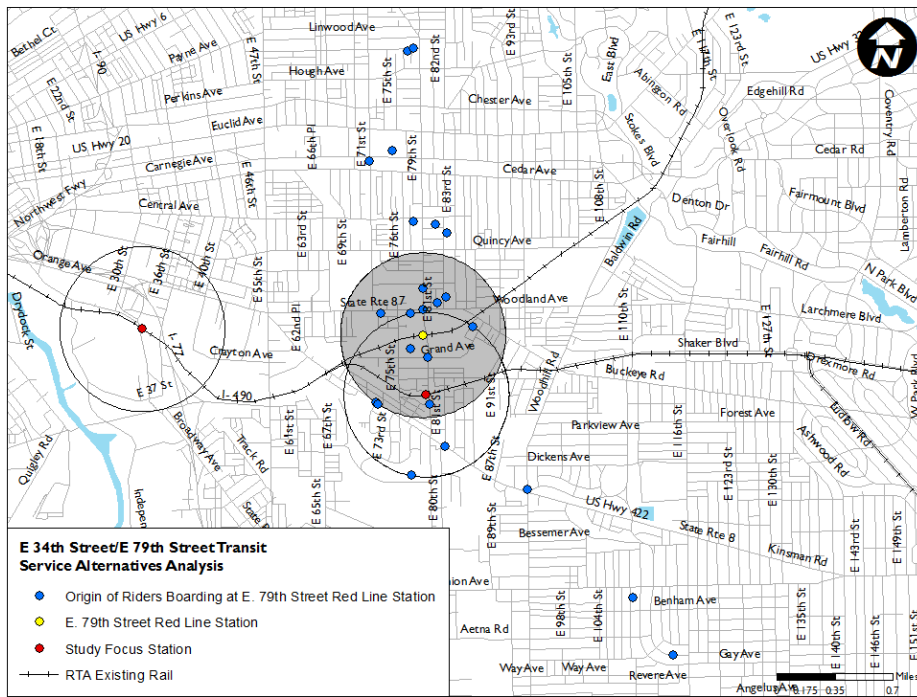

Appendix B: Origin-Destination Data Maps

E. 34th Street Campus/E. 79th Stations Transit Services Alternatives Analysis

Figure B1: Origin of Riders Boarding at E. 34th-Campus Station

Figure B2: Destination of Riders Boarding at E. 34th-Campus Station

E. 34th Street Campus/E. 79th Stations Transit Services Alternatives Analysis

Figure B7: Origin of Riders Alighting at E. 79th Blue/Green Lines Station

Figure B8: Destination of Riders Alighting at E. 79th Blue/Green Lines Station

E. 34th Street Campus/E. 79th Stations Transit Services Alternatives Analysis

Figure B9: Origin of Riders Boarding at E. 79th Red Line Station

Figure B10: Destination of Riders Boarding at E. 79th Red Line Station

E. 34th Street Campus/E. 79th Stations Transit Services Alternatives Analysis

Figure B11: Origin of Riders Alighting at E. 79th Red Line Station

Figure B12: Destination of Riders Alighting at E. 79th Red Line Station