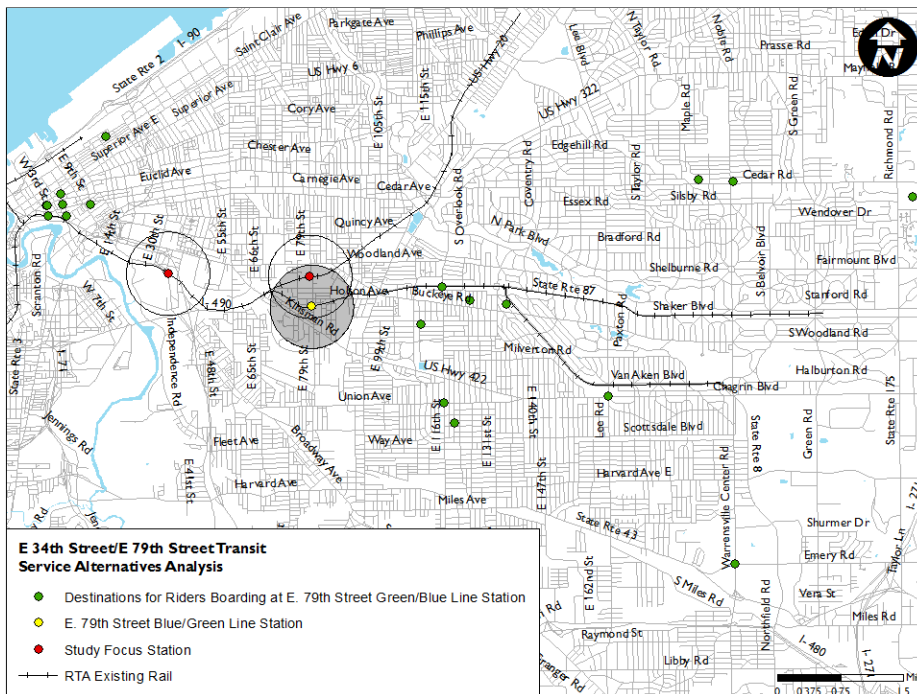

Appendix B: Origin-Destination Data Maps

E. 34th Street Campus/E. 79th Stations Transit Services Alternatives Analysis

Figure B1: Origin of Riders Boarding at E. 34th-Campus Station

Figure B2: Destination of Riders Boarding at E. 34th-Campus Station

E. 34th Street Campus/E. 79th Stations Transit Services Alternatives Analysis

Figure B3: Origin of Riders Alighting at E. 34th-Campus Station

Figure B4: Destination of Riders Alighting at E. 34th-Campus Station

E. 34th Street Campus/E. 79th Stations Transit Services Alternatives Analysis

Figure B5: Origin of Riders Boarding at E. 79th Blue/Green Lines Station

Figure B6: Destination of Riders Boarding at E. 79th Blue/Green Lines Station

E. 34th Street Campus/E. 79th Stations Transit Services Alternatives Analysis

Figure B7: Origin of Riders Alighting at E. 79th Blue/Green Lines Station

Figure B8: Destination of Riders Alighting at E. 79th Blue/Green Lines Station