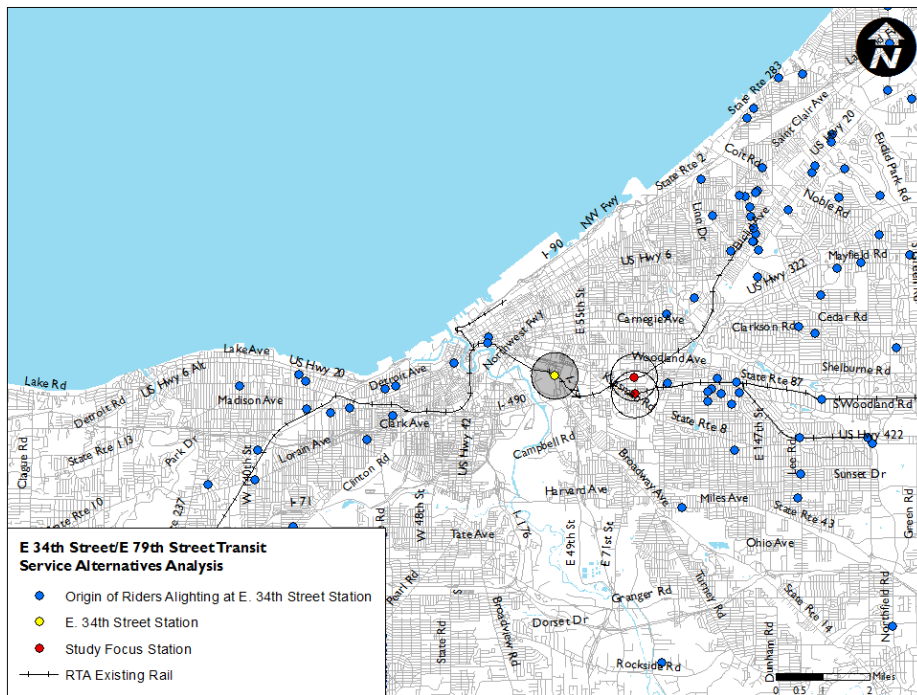

Appendix B: Origin-Destination Data Maps

E. 34th Street Campus/E. 79th Stations Transit Services Alternatives Analysis

Figure B1: Origin of Riders Boarding at E. 34th-Campus Station

Figure B2: Destination of Riders Boarding at E. 34th-Campus Station

E. 34th Street Campus/E. 79th Stations Transit Services Alternatives Analysis

Figure B3: Origin of Riders Alighting at E. 34th-Campus Station

Figure B4: Destination of Riders Alighting at E. 34th-Campus Station

E. 34th Street Campus/E. 79th Stations Transit Services Alternatives Analysis

Figure B5: Origin of Riders Boarding at E. 79th Blue/Green Lines Station

Figure B6: Destination of Riders Boarding at E. 79th Blue/Green Lines Station

E. 34th Street Campus/E. 79th Stations Transit Services Alternatives Analysis

Figure B7: Origin of Riders Alighting at E. 79th Blue/Green Lines Station

Figure B8: Destination of Riders Alighting at E. 79th Blue/Green Lines Station